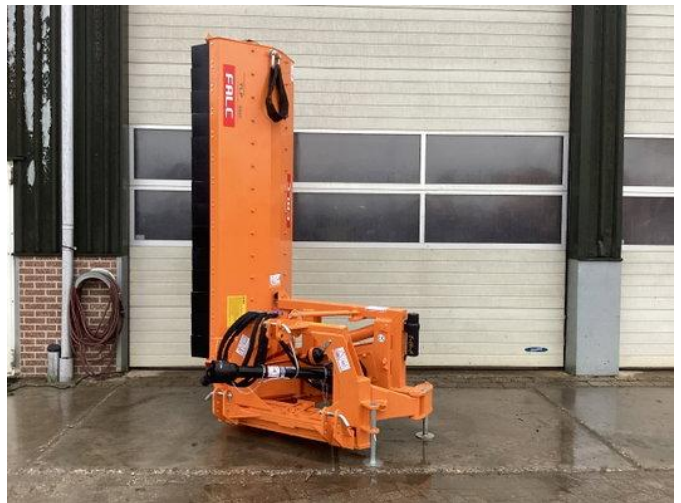

Diversen Falc TLF2500 Klepelmaaier

General characteristics

Brand	Diversen
Subcategory	Flail mower
Year of construction	2026
Condition	Used
General state	Very good
Reference	4216
CE marking	And

Diversen Falc TLF2500 Klepelmaaier