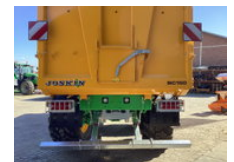

## Joskin Trans Space 7500 kipwagen

### General characteristics

Brand Joskin

Subcategory Grain trailer

Meter reading 0km

Year of construction 2025

Condition Used

### Properties

Load capacity

23.999kg

Joskin Trans Space 7500 kipwagen

Accessories